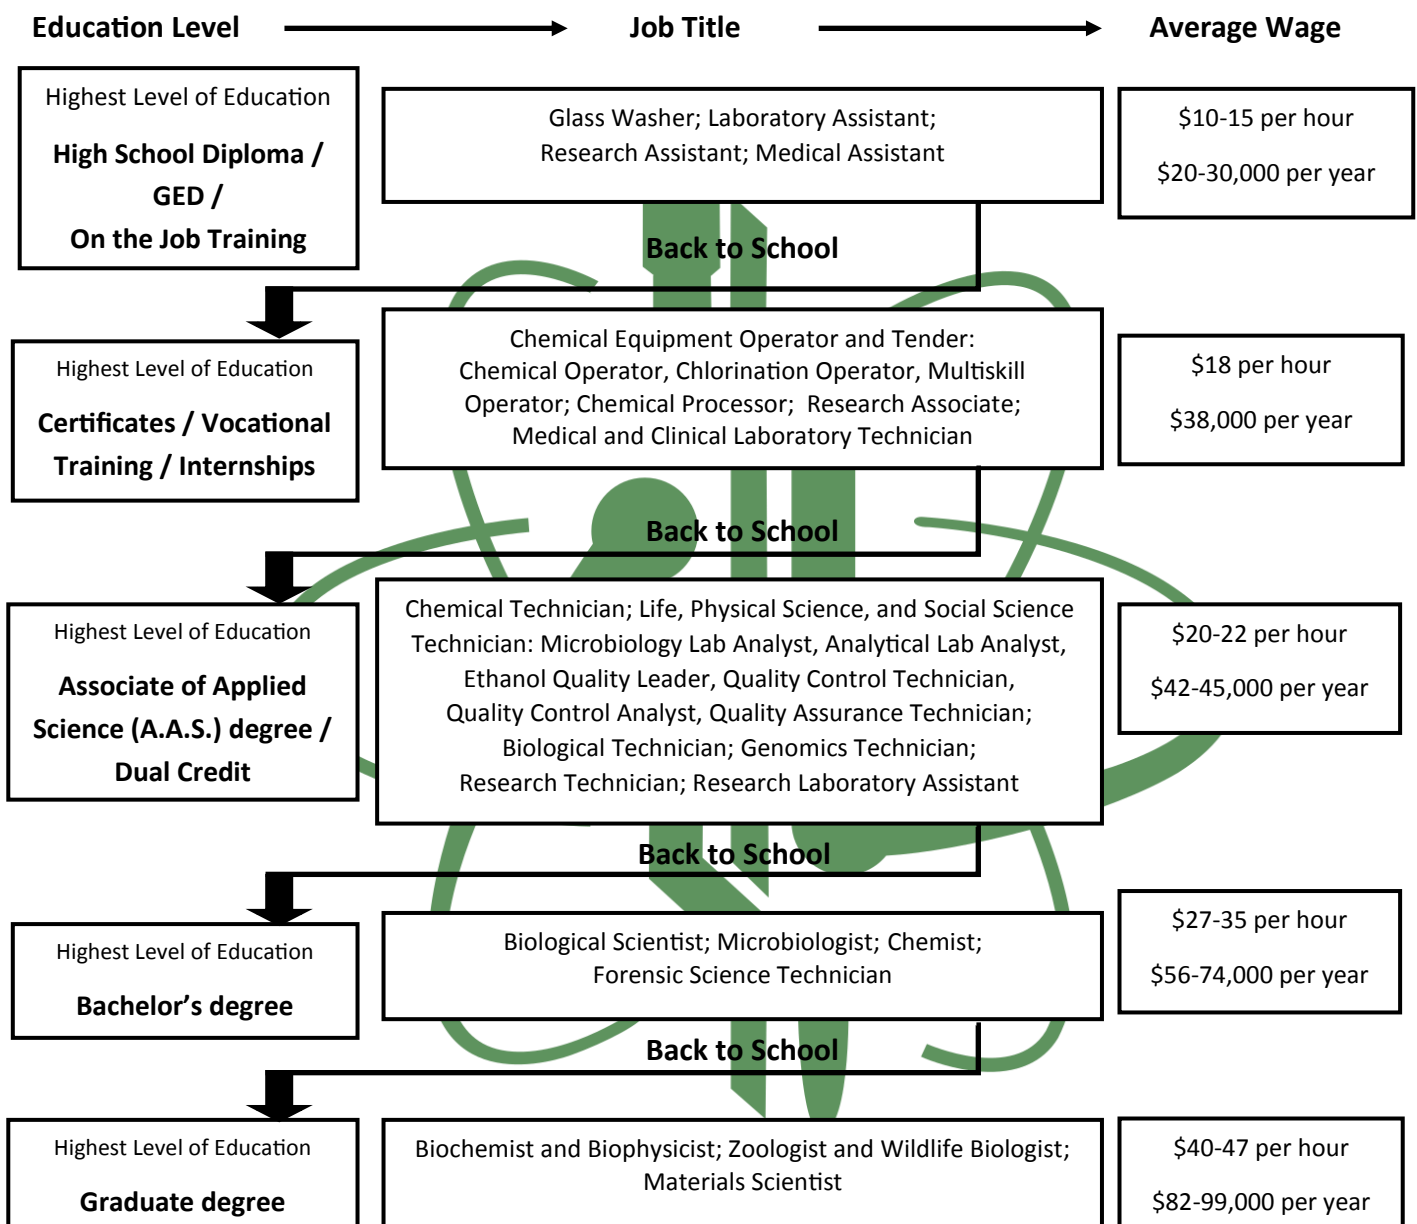

Biotechnology

Are you looking for a well-paid, meaningful career? A collaboration between the Building Illinois' Bioeconomy (BIB) Consortium, BIOSTL, and the St. Louis Community College has made it possible to showcase education and training programs leading to jobs in a growing bioeconomy and focused on sustaining the environment. This collaboration has helped clarify pathways allowing you to access living wage careers and options to progress along each pathway with stackable credentialing and earn-and-learn possibilities.

Use the diagram below to see what level of education and training earns you the equivalent career and income.

Data comes from O*NET OnLine, Burning Glass, or information about currently held Job titles of graduates of the St. Louis Community College